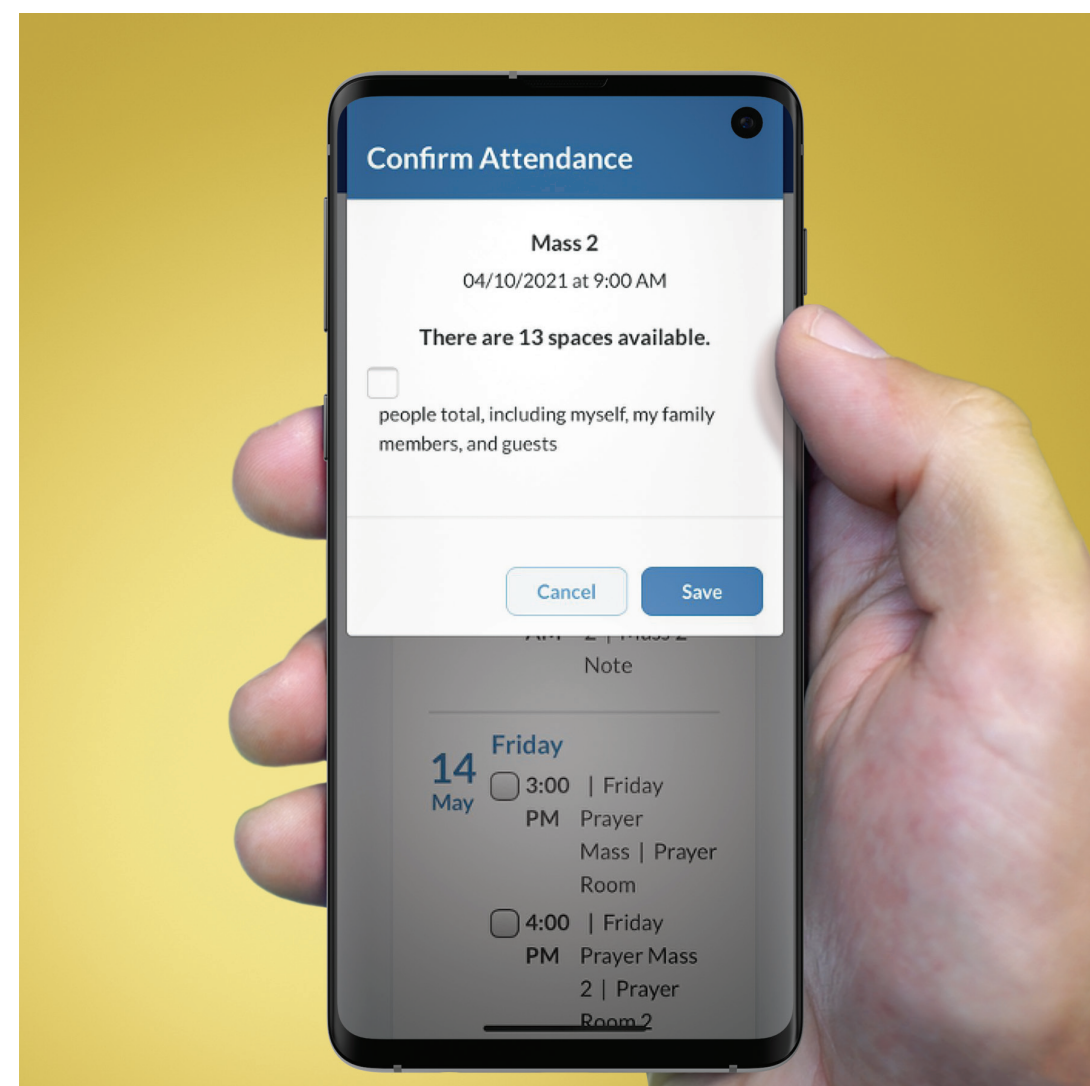

# Let's get connected.

*Start using our Parish Life parishioner portal today!*

-  Update your personal information
-  Follow parish announcements
-  Look up other parishioners
-  Manage contributions
-  View parish activities and Mass times