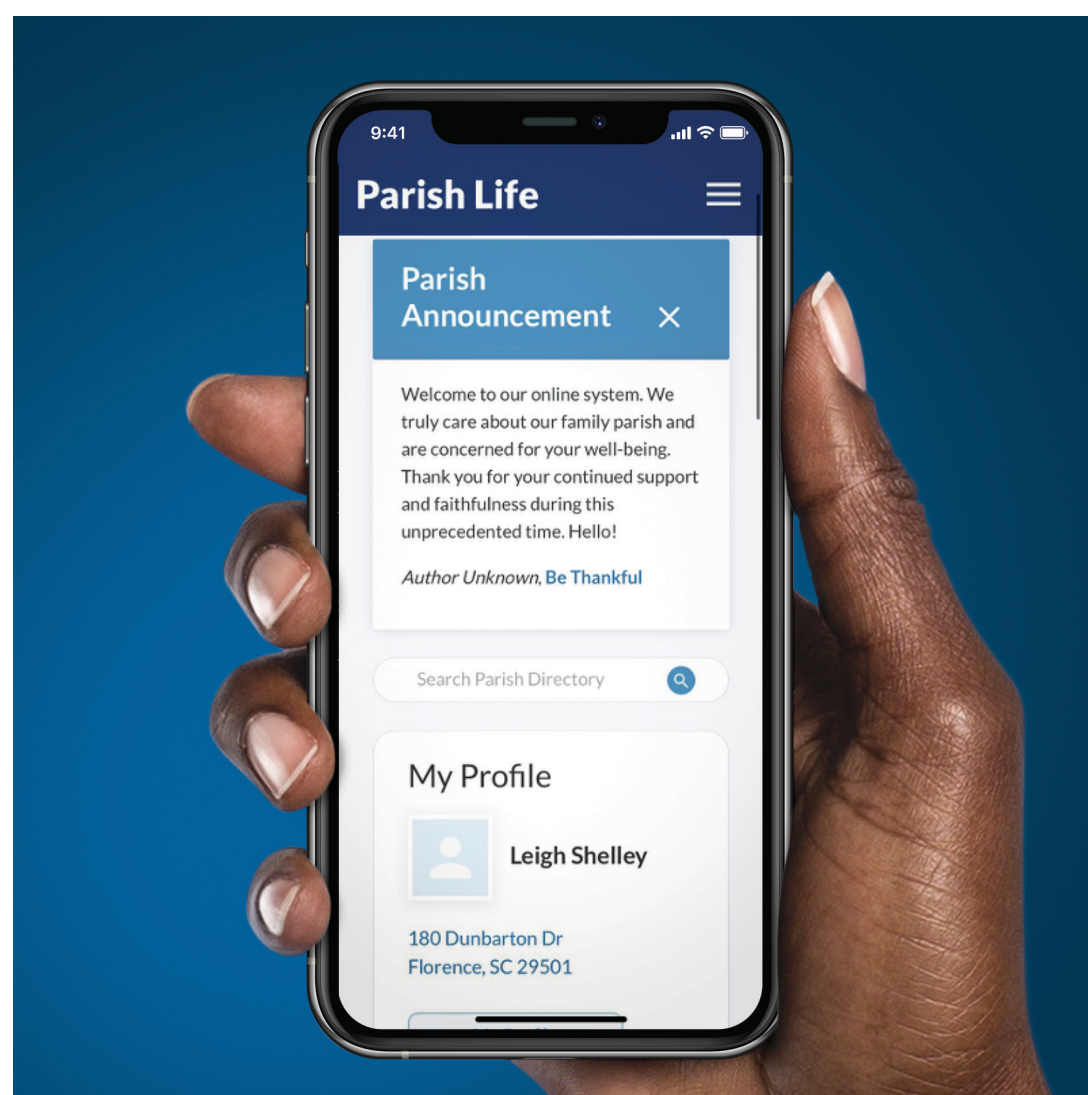

# Let's get connected.

*Start using our Parish Life parishioner portal today!*

-  Update your personal information
-  Follow parish announcements
-  Look up other parishioners
-  Manage contributions
-  View parish activities and Mass times