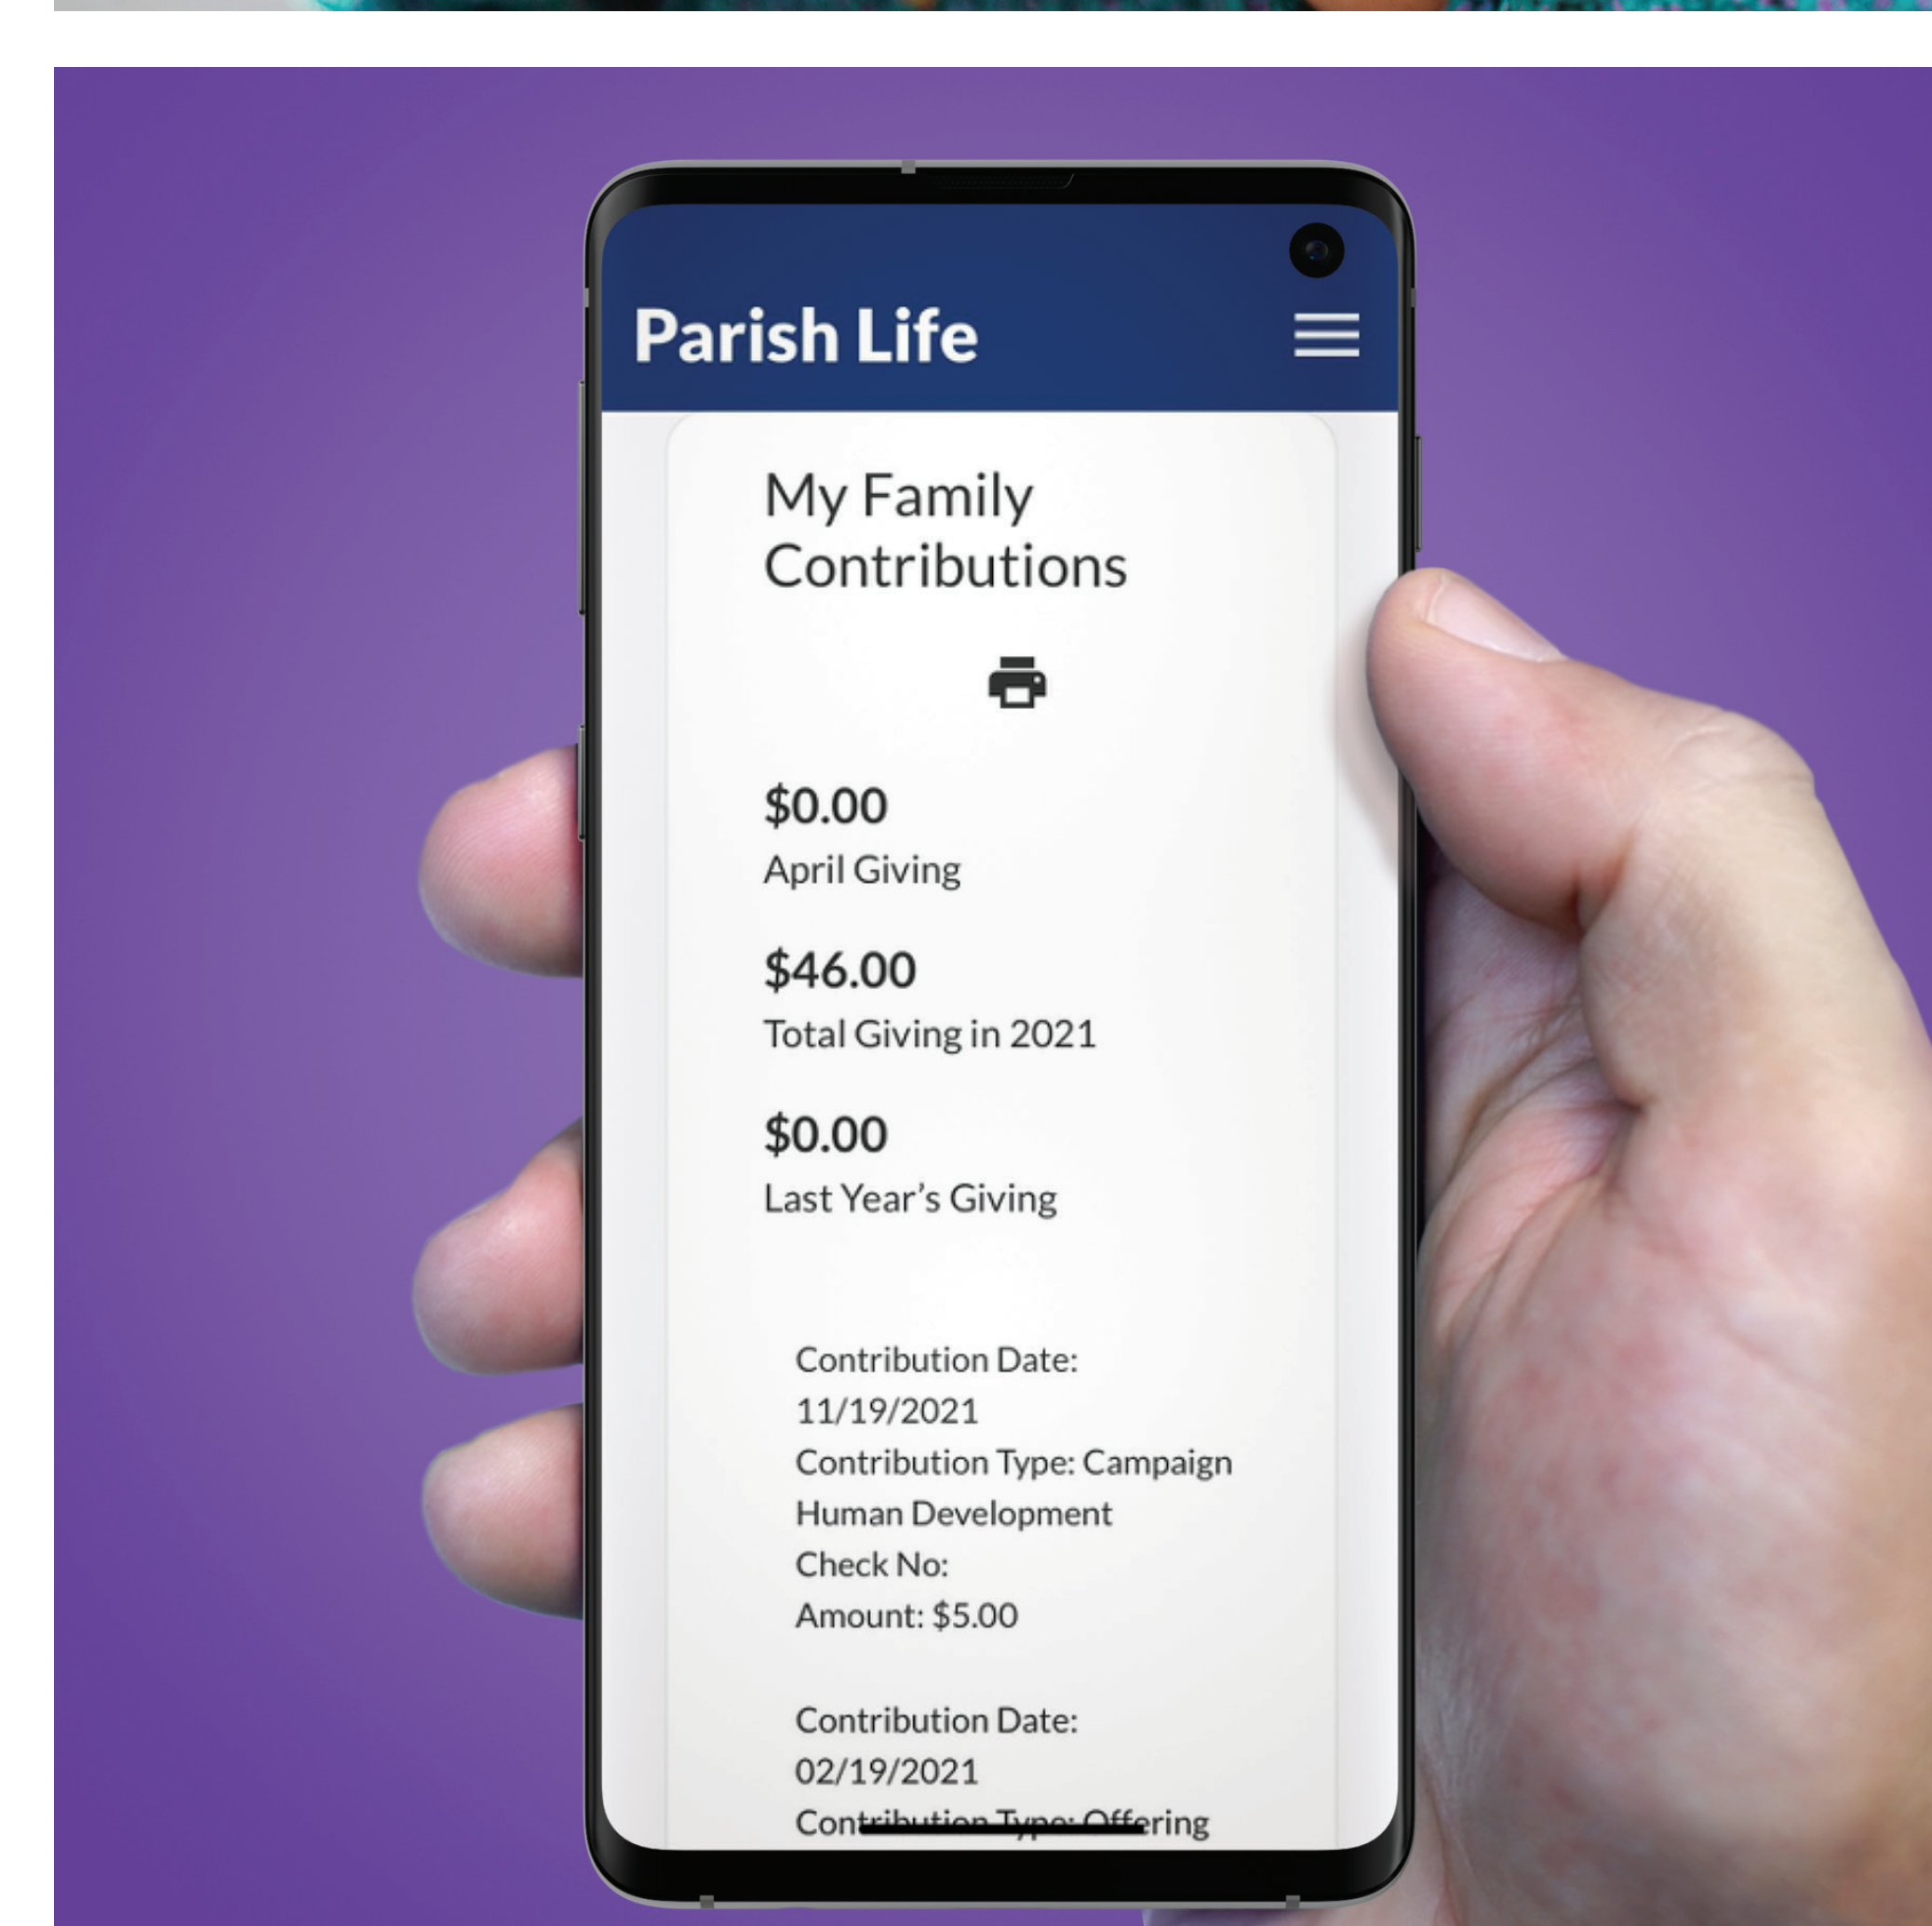

Giving made easy!

*Start using our Parish Life
parishioner portal today!*

- One click
- 🕒 24/7/365
- 🔍 Track all gifts
- 📅 Recurring
- ♡ Special offerings

Let's get connected.

ParishLife