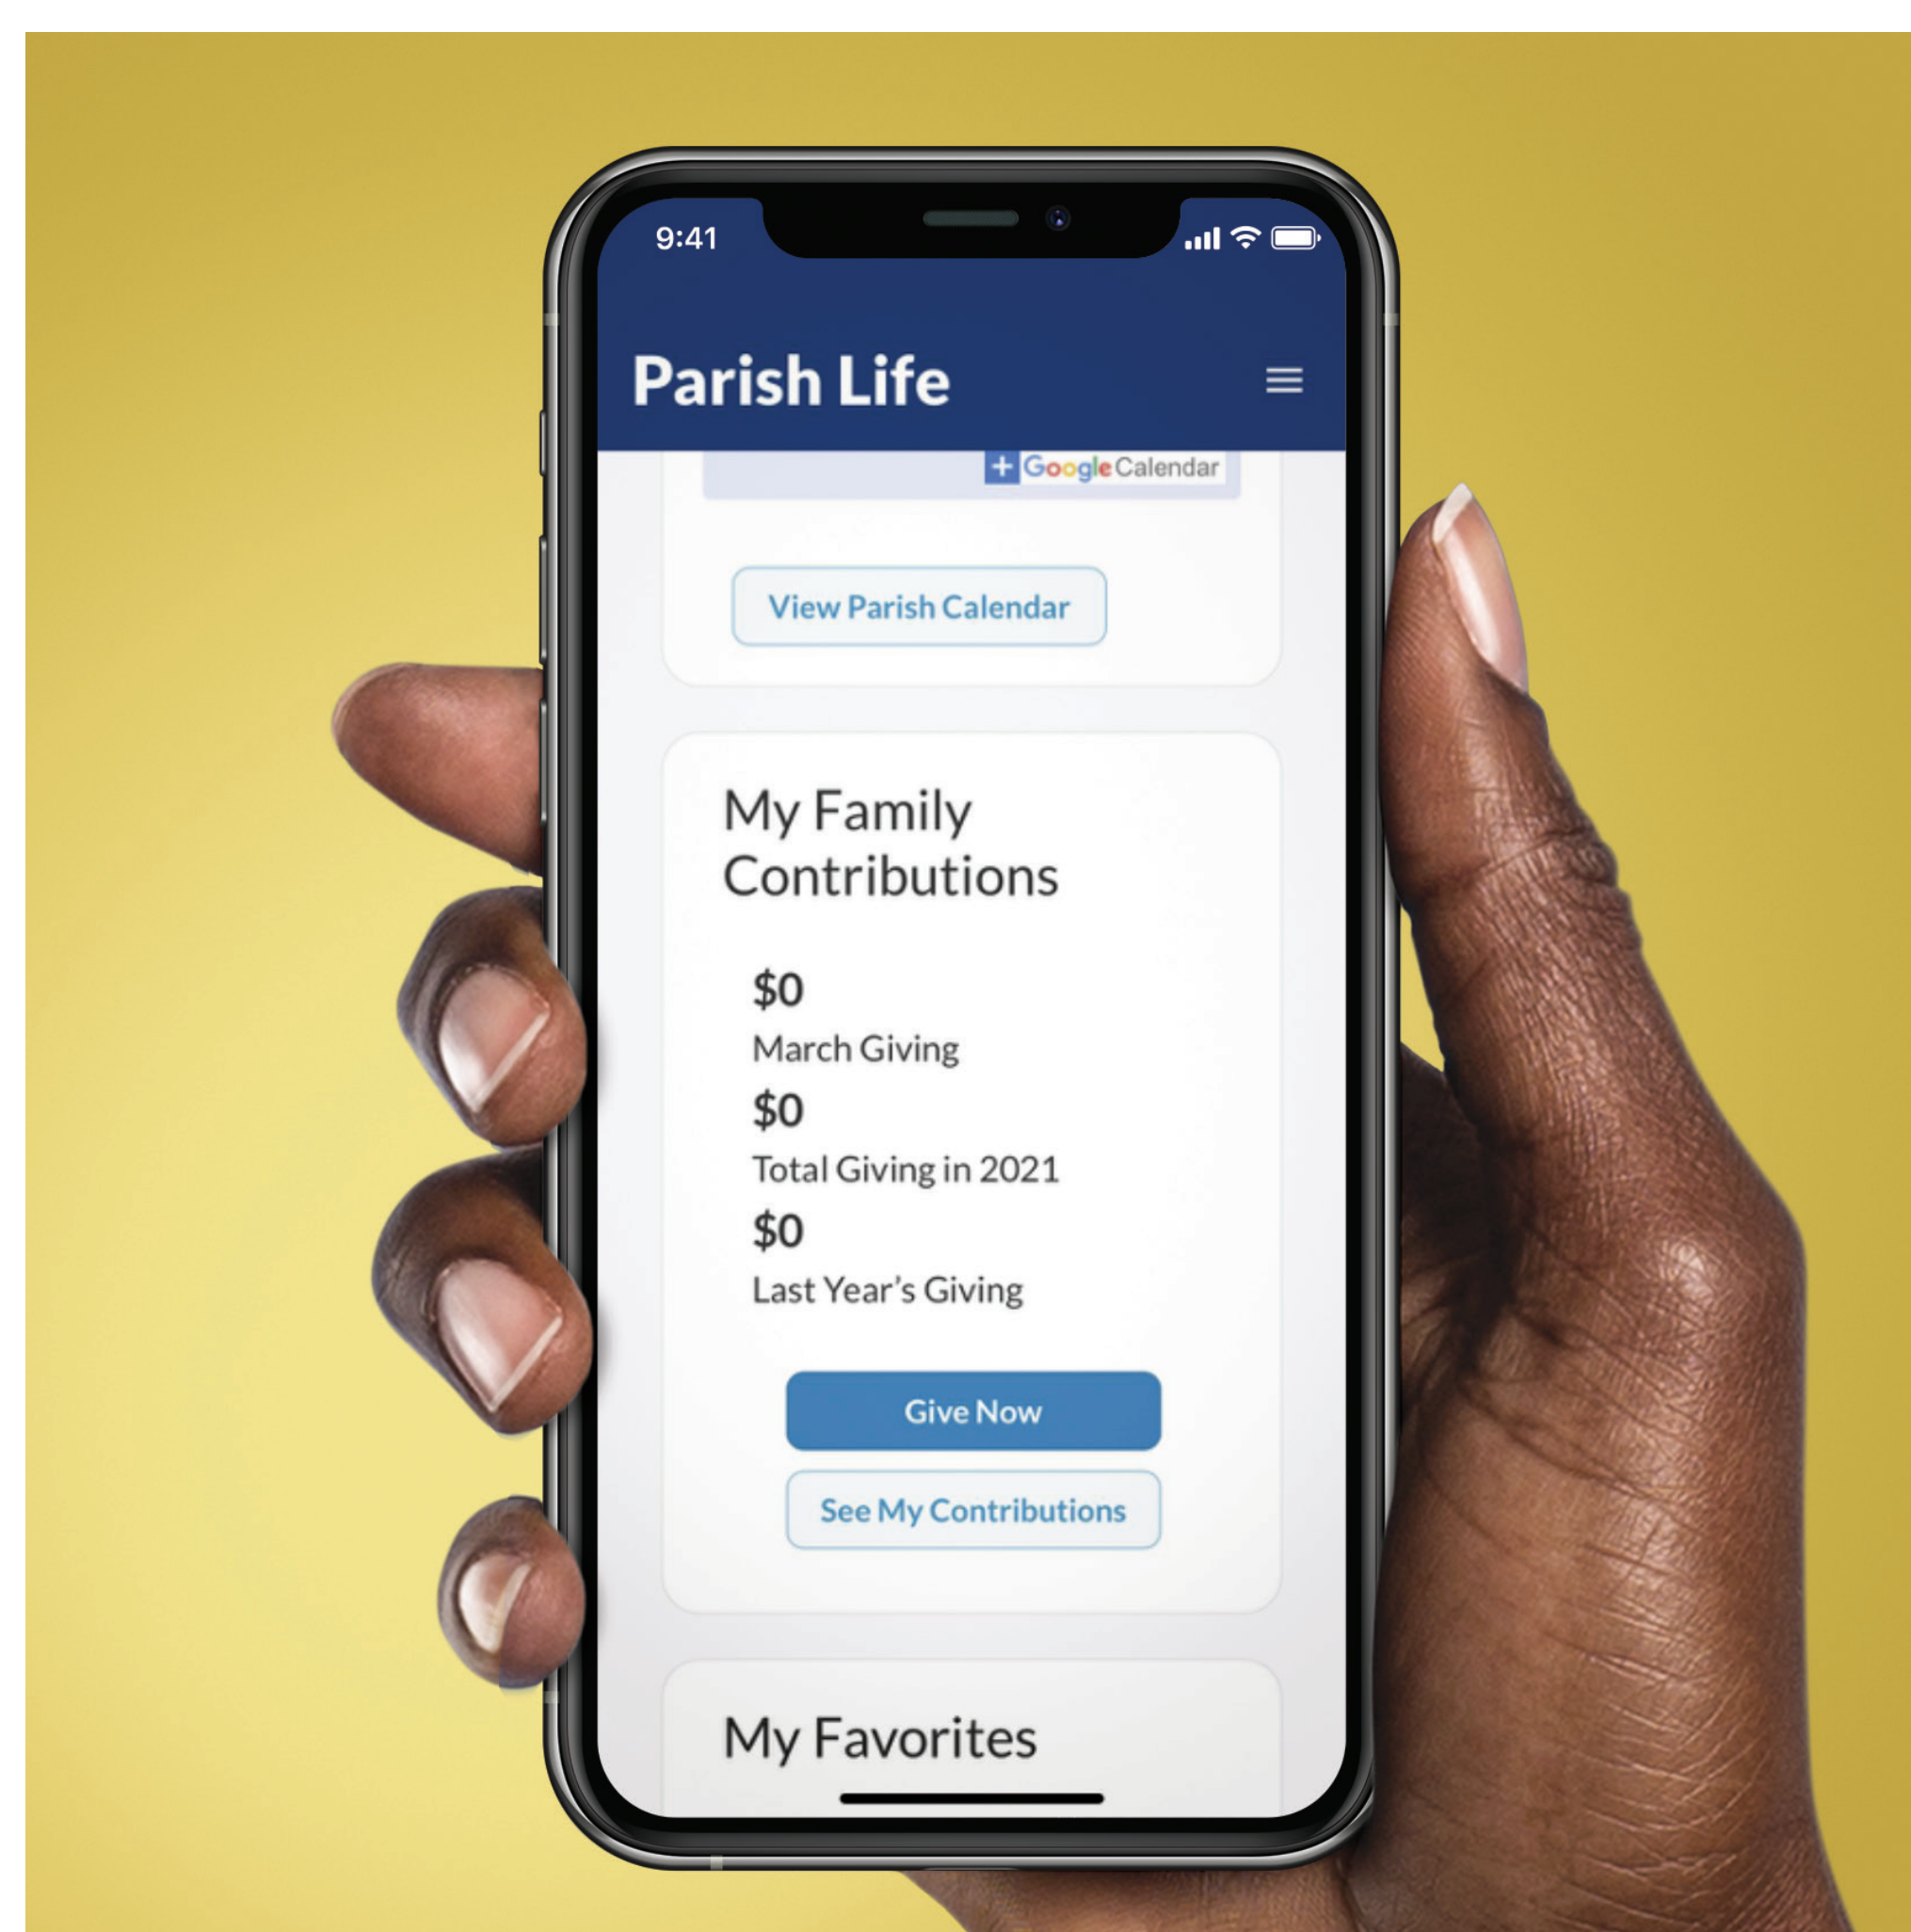

Giving made easy!

*Start using our Parish Life
parishioner portal today!*

- One click
- 🕒 24/7/365
- 🔍 Track all gifts
- 📅 Recurring
- ♡ Special offerings

Let's get connected.

ParishLife