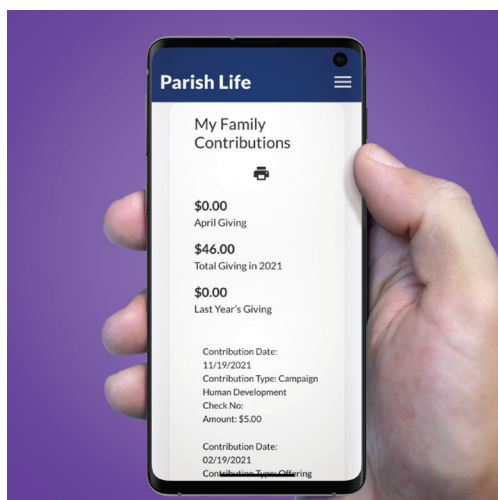

Giving made easy!

Start using our Parish Life parishioner portal today!

- One click
- 🕒 24/7/365
- 🔍 Track all gifts
- 📅 Recurring
- ♡ Special offerings

ParishLife

Let's get connected.