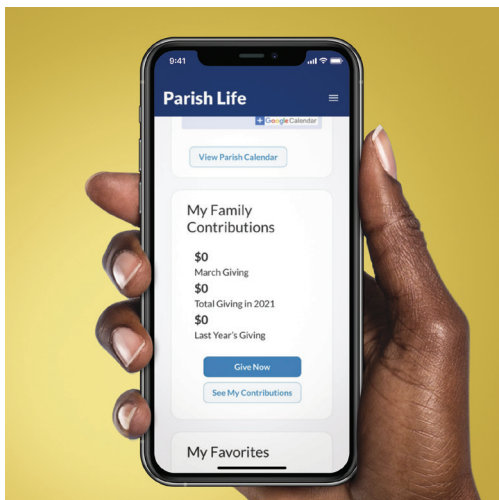

Giving made easy!

Start using our Parish Life parishioner portal today!

- One click
- 🕒 24/7/365
- 🔍 Track all gifts
- 📅 Recurring
- ♡ Special offerings

ParishLife

Let's get connected.